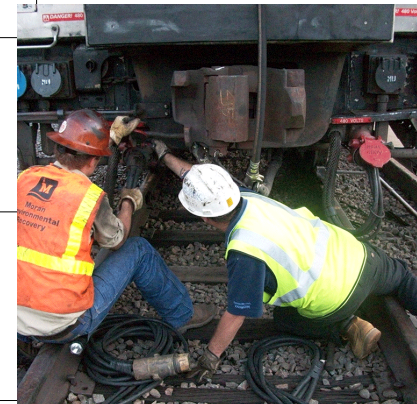

## Environmental Works (Environment)

Project Type: <b>Attraction</b>	<ul style="list-style-type: none"><li>• Purchased 1675 Argentine</li><li>• Cleaning rail cars at this location</li><li>• HQ in Springfield, MO</li><li>• Adding 35 FTE</li></ul>
WYEDC Investors Engaged:	<ul style="list-style-type: none"><li>• UG</li><li>• NAI Heartland</li></ul>
Drivers:	<ul style="list-style-type: none"><li>• Rail served site</li></ul>